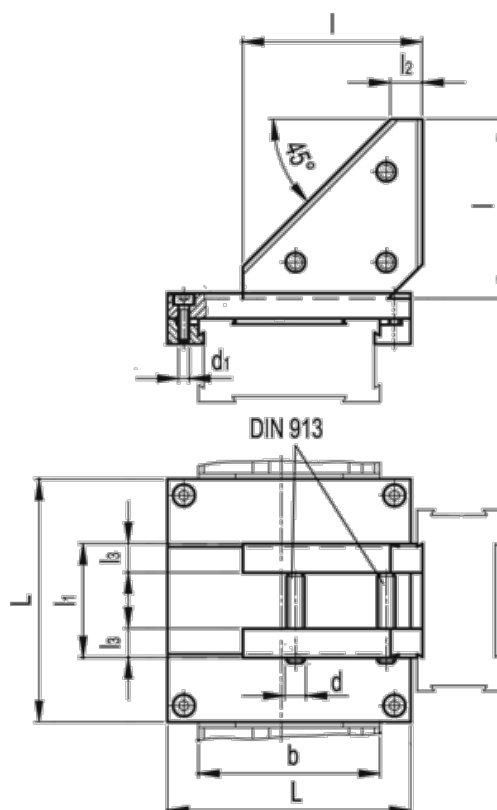

Article number: 20788086

Description: Connection set X-Z GN 900.3-50-50-P
for mounting parallell to X-axis

Measures

b = 50
d = M5
d1 = M3
L = 67
l = 50
l1 = 32
l2 = 6
l3 = 8